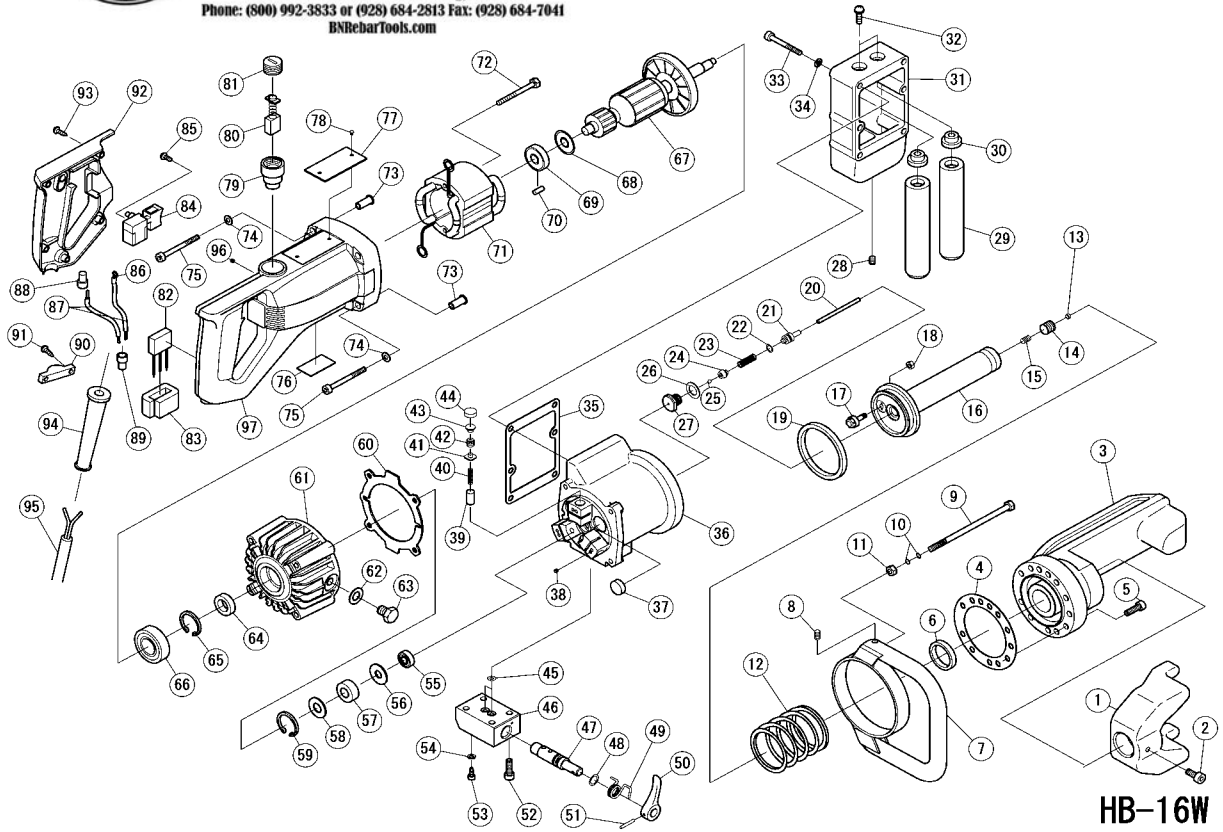

**Benner-Nawman, Inc.**

3450 Sabin Brown Road - Wickenburg, AZ 85390  
 Phone: (800) 992-3833 or (928) 684-2813 Fax: (928) 684-7041  
 BNrebar.com

**HB-16W Hand Bender**

**HB-16W**

No.	Part No.	Part Name	Q'ty	No.	Part No.	Part Name	Q'ty	No.	Part No.	Part Name	Q'ty
1	1HB16041	BENDING SHOE	1	34	7SW0006	SPRING WASHER M6	6	67	4V0001B	ARMATURE WITH CAM	1
2	7CB06010	CAP BOLT M6x10	1	35	1HB208	AIR BAG COVER PACKING	1	68	4V0001J	DUST SEAL A	1
3	1HB1603A	HOUSING	1	36	1HB201B	CYLINDER	1	69	7608VV	BALL BEARING 608VV	1
4	1HB261	CYLINDRE PACKING	1	37	3P1044	MAGNET FILTER	3	70	4V0001G	BEARING LOCK	1
5	7CB06028	CAP BOLT M6x28	12	38	7SS04004	SET SCREW M4x4	6	71	4V0001C	STATOR COIL	1
6	3P1031	SEAL PACKING	1	39	1C1327	RAM	3	72	7WNS0506	TAPPING SCREW D5x60	2
7	1DBR2948	HANDLE	1	40	1C1330	RAM RETURN SPRING	3	73	4V0001K	SLEEVE	4
8	7SS06012	SET SCREW M6x12	1	41	1C13281	DELIVERY VALVE	3	74	7PW0005	PLATE WASHER M5	4
9	7B06120	SET BAR M6x120	1	42	1C1331	DELIVERY VALVE SPRING	3	75	7CB05080	CAP BOLT M5x80	4
10				43	1C13352	SPRING GUIDE	3	76		STICKER	1
11	7UN0006	U NUT M6	1	44	1C13292	PUMP HEAD SEAL	3	77		NAME PLATE	1
12	1HB205	RETURN SPRING	1	45	1HB1630	O RING P-6	2	78		RIVET	2
13	1HB1620	RUBBER PLIG	1	46	1DBR2925	VALVE CASE	1	79	4V0001D	BRUSH HOLDER	2
14	7PT1/8	PLUG PT1/8	1	47	1DBR2921	ROTARY VALVE	1	80	1C1961A	CARBON BRUSH SET	1
15	7SS06012	SET SCREW M6x12	1	48	1DBR2946	O RING P10A	1	81	4V0001E	BRUSH CAP	2
16	1HB16012	PISTON	1	49	1DBR2923	VALVE LEVER SPRING	1	82	4V0001P	CONDENSER	1
17	1HB2032	RETURN VALVE	1	50	1DBR2922	VALVE LEVER	1	83	4V0001Q	SUPPORT B	1
18	7N0005	NUT M5	1	51	1HB303	SPRING PIN $\phi$ 3x20	1	84	4V0001N	SWITCH	1
19	1C1318	SEAL PACKING	1	52	7CB06030	CAP BOLT M6x30	4	85	7WB035006	SCREW 3.5x6	2
20	1HB16051	ADJUST ROD	1	53	1DBR5012	BOLT M5x12	1	86	4V0001S	TERMINAL	1
21	1DBR2939	SPRING GUIDE	1	54	1HB1631	SEAL WASHER W5	1	87	4V0001T	LEAD WIRE	1
22	1DBR2945	O RING P7	1	55	1CW0003	BALL BEARING 698	1	88	4V0001W	CONNECTOR 50092	1
23	1DBR2942	ASAFETY VALVE SPRING	1	56	1C1325	BEARING GUIDE	1	89	4V0001U	CONNECTOR 50091	1
24	1DBR2938	VALVE SET	1	57	1C1340	NEEDLE BEARING	1	90	4V0001R	CORD CLIP	1
25	1DBR2943	STEEL BALL 5/32	1	58	1C1325	BEARING GUIDE	1	91	7FNS04016	TAPPING SCREW 4x16	2
26	1DBR2944	SEAL WASHER WF12	1	59	1C1326	SNAP RING HR27	1	92	4V0001M	SWITCH COVER	1
27	1DBR2941	SAFETY VALVE SEAT	1	60	1C1615	PUMP CASE PACKING	1	93	7WNS0402	TAPPING SCREW 4x20	5
28	7PT1/8	PLUG PT1/8	1	61	4V0001A	PUMP CASE	1	94	4V0001X	CORD ARMER	1
29	1C2570	AIR BAG	2	62	1C1305	SEAL WASHER WF10	1	95	4V0001V	CORD SET	1
30	1CM2027	AIR BAG NUT	2	63	1C1304	OIL PLUG	1	96	7SS04005	SET SCREW 4x5	2
31	1HB207A	AIR BAG COVER	1	64	1C1342	OIL SEAL	1	97	4V0001H	MOTOR HOUSING	1
32	1CM2028	AIR BAG SET BPOL	2	65	7HR26	SNAP RING H26	1				
33	7CB06050	CAP BOLT M6x50	6	66	76002VV	BALL BEARING 6002VV	1				